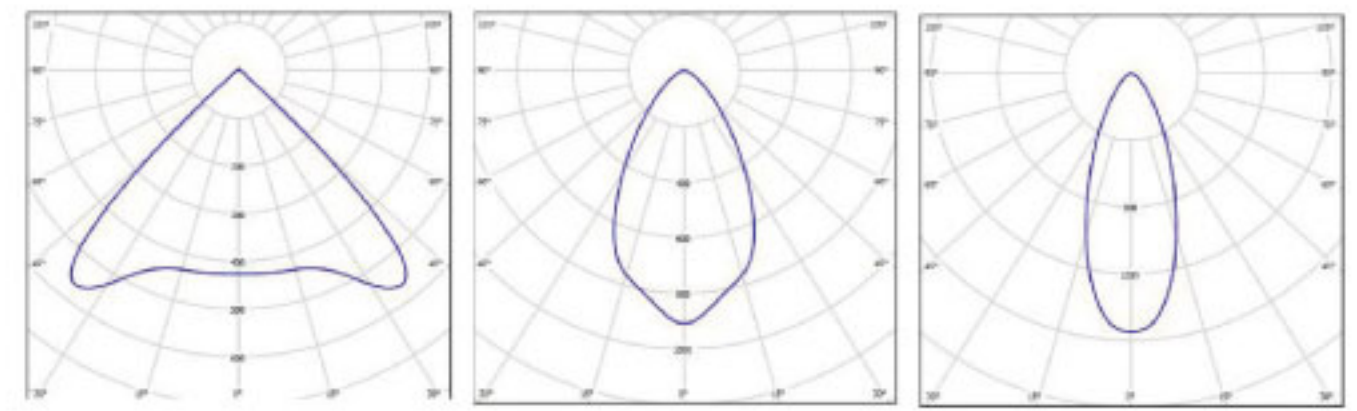

Fotometrik Veri / Photometric Data

Ürün Kodu / Model No	BLD-250-075XX	BLD-250-100XX	BLD-250-125XX
Ürün Tanımı / Description	CANOPLUS-75 W	CANOPLUS-100 W	CANOPLUS-125 W
Güç Tüketimi / Power Consumption	75 W	100 W	125 W
Çalışma Sıcaklığı / Operating Temperature Range (t_a)	-25 +50	-25 +50	-25 +50
Işık Akısı (lm) / Luminous Flux (lm)	10500	13900	17500
Ağırlık (kg) / Weight (kg)	6,5	6,5	7,0